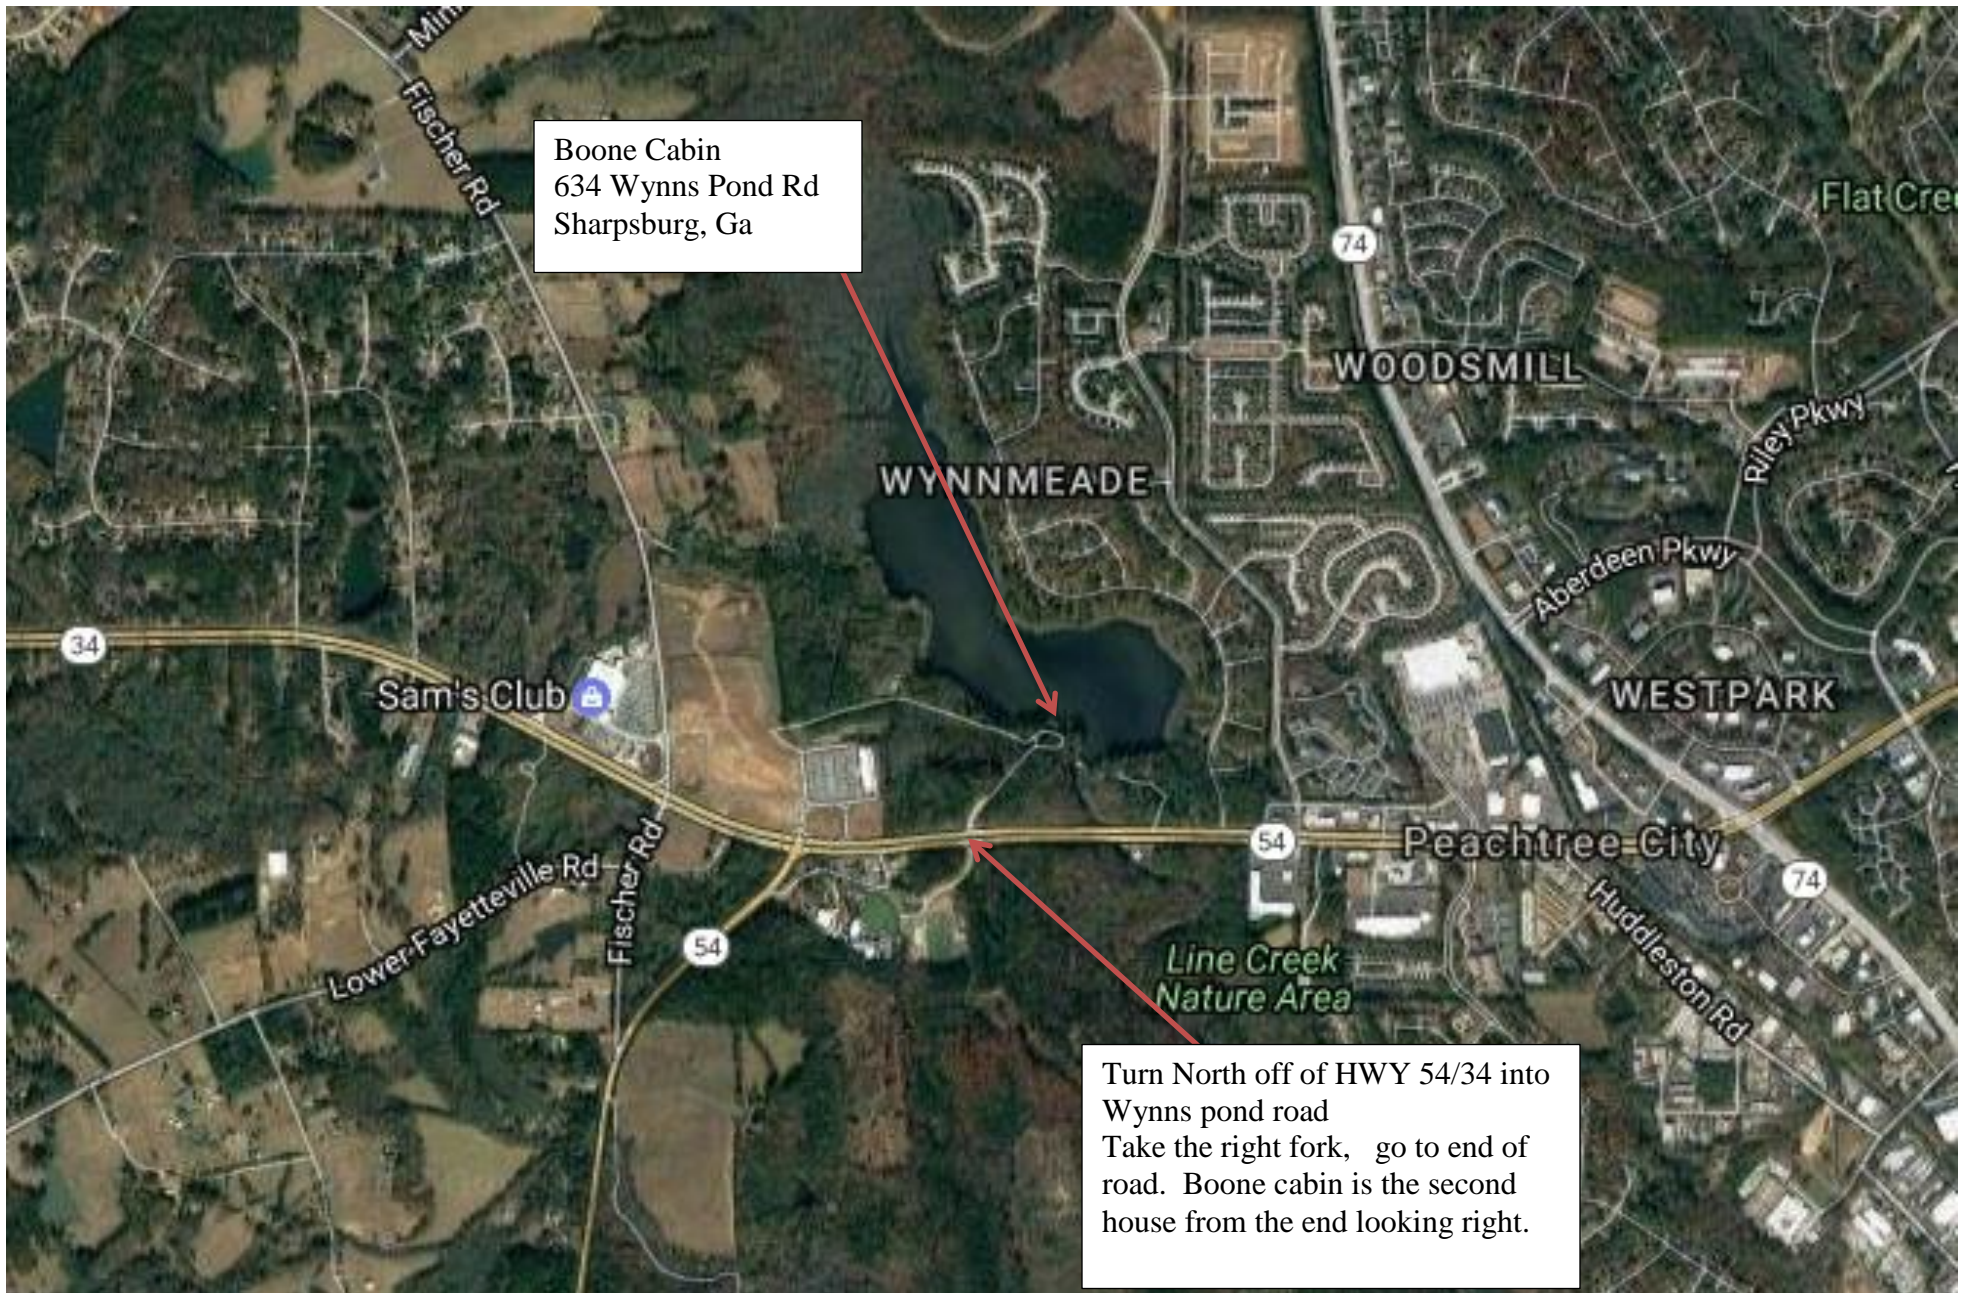

SOUHSIDE CITADEL CLUB EVENT

Boone Cabin
634 Wynns Pond Rd
Sharpsburg, Ga

Turn North off of HWY 54/34 into
Wynns pond road
Take the right fork, go to end of
road. Boone cabin is the second
house from the end looking right.